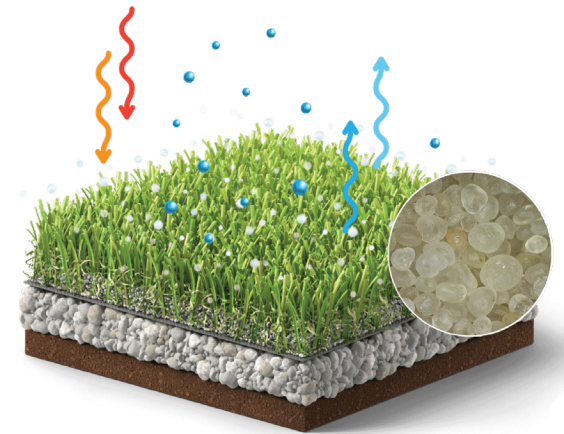

COOL YOUR TURF.

APPLICATIONS

Landscape / home - Enjoy your home and landscape without the maintenance or heat.

Sports - Let the athletes play on level playing ground. No more overheating.

Playgrounds - Healthy outdoor activities and space have never been more important. Keep the kids cool while they play outside.

Golf - Stay cool while practicing your short game.

The Coolest, Safest, Performance Infill.

T°Cool is the only technology based synthetic turf infill on the market today. It is 100% non toxic, non hazardous, sustainable, and cools your turf 35°F - 50°F+.

This breakthrough technology dramatically lowers the temperature on synthetic turf surfaces. Reducing friction to help combat skin turf burns. T°Cool makes synthetic turf surfaces safer and more playable for millions.